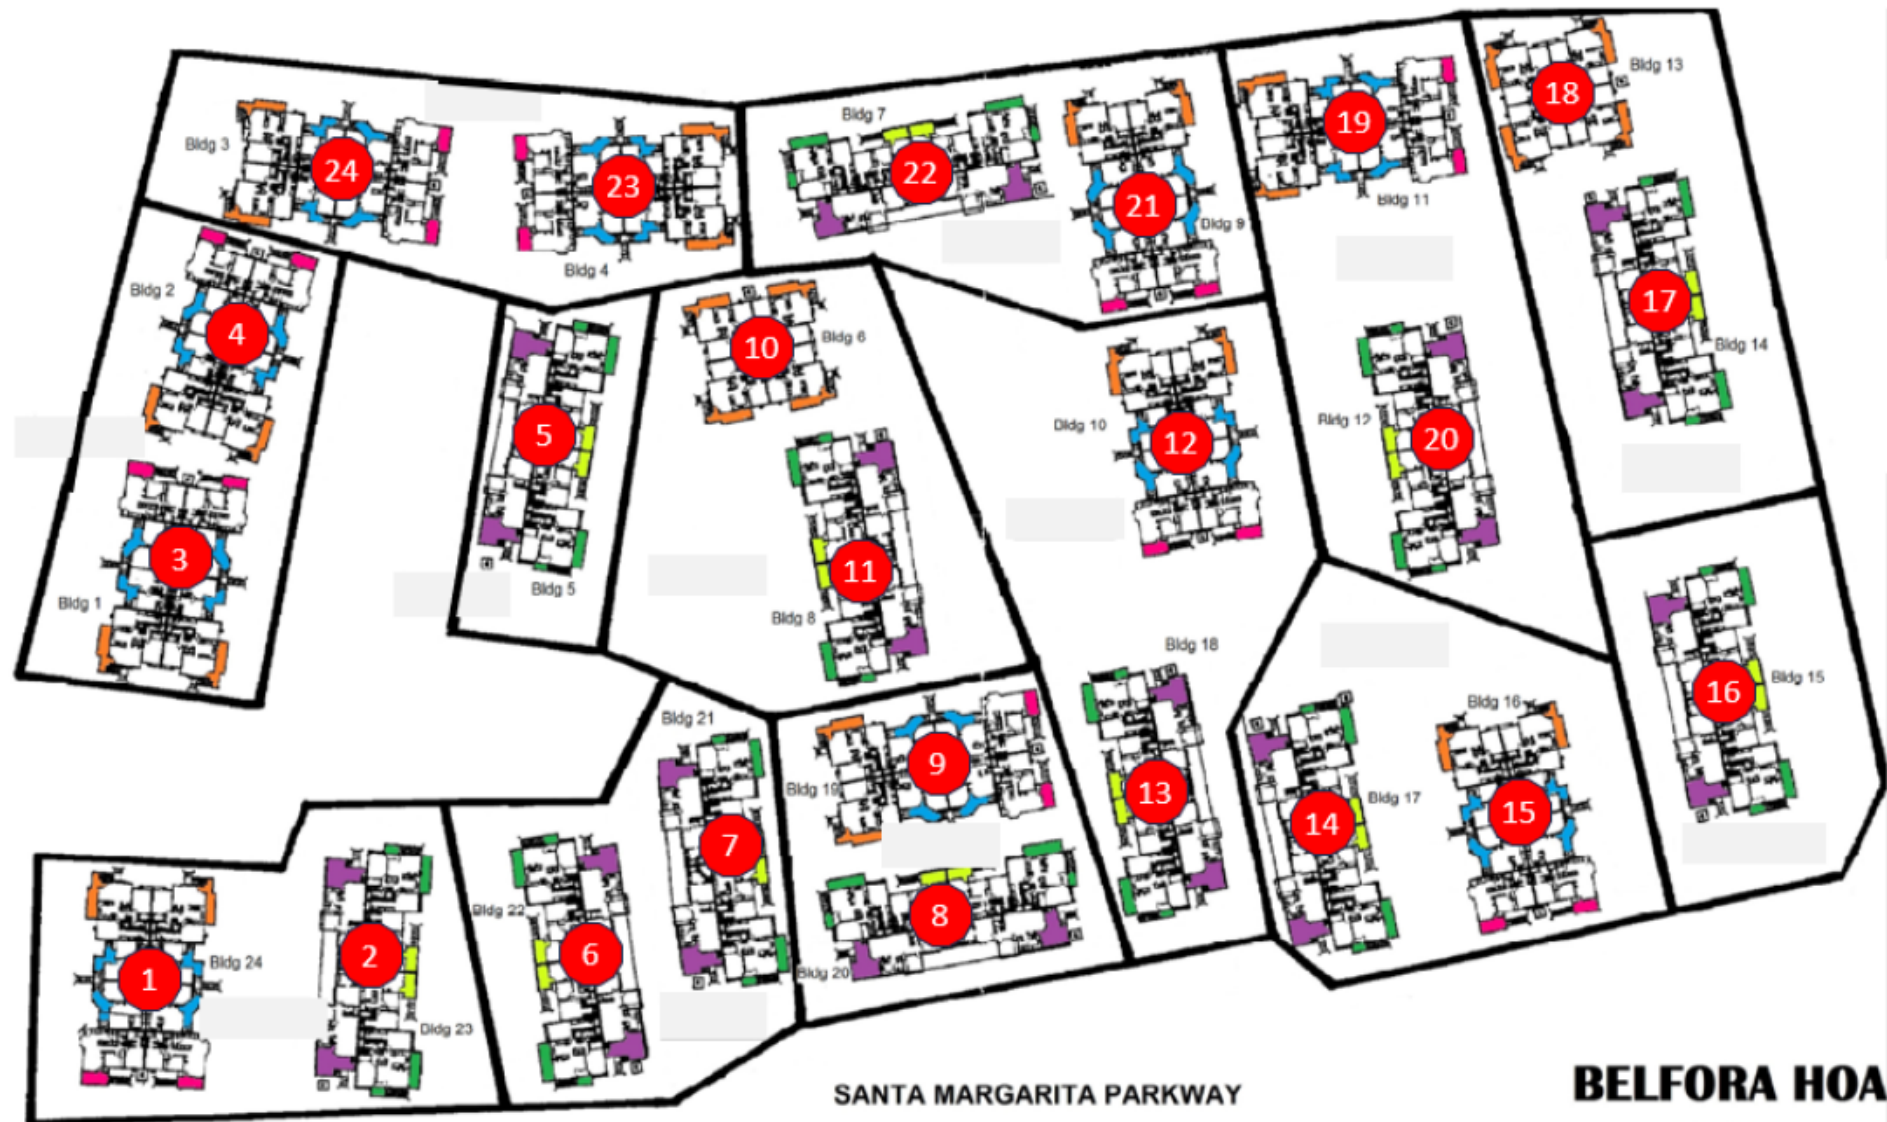

Belflora Repipe Project Building Repair Sequence

SANTA MARGARITA PARKWAY

BELFORA HOA

-SITE MAP-